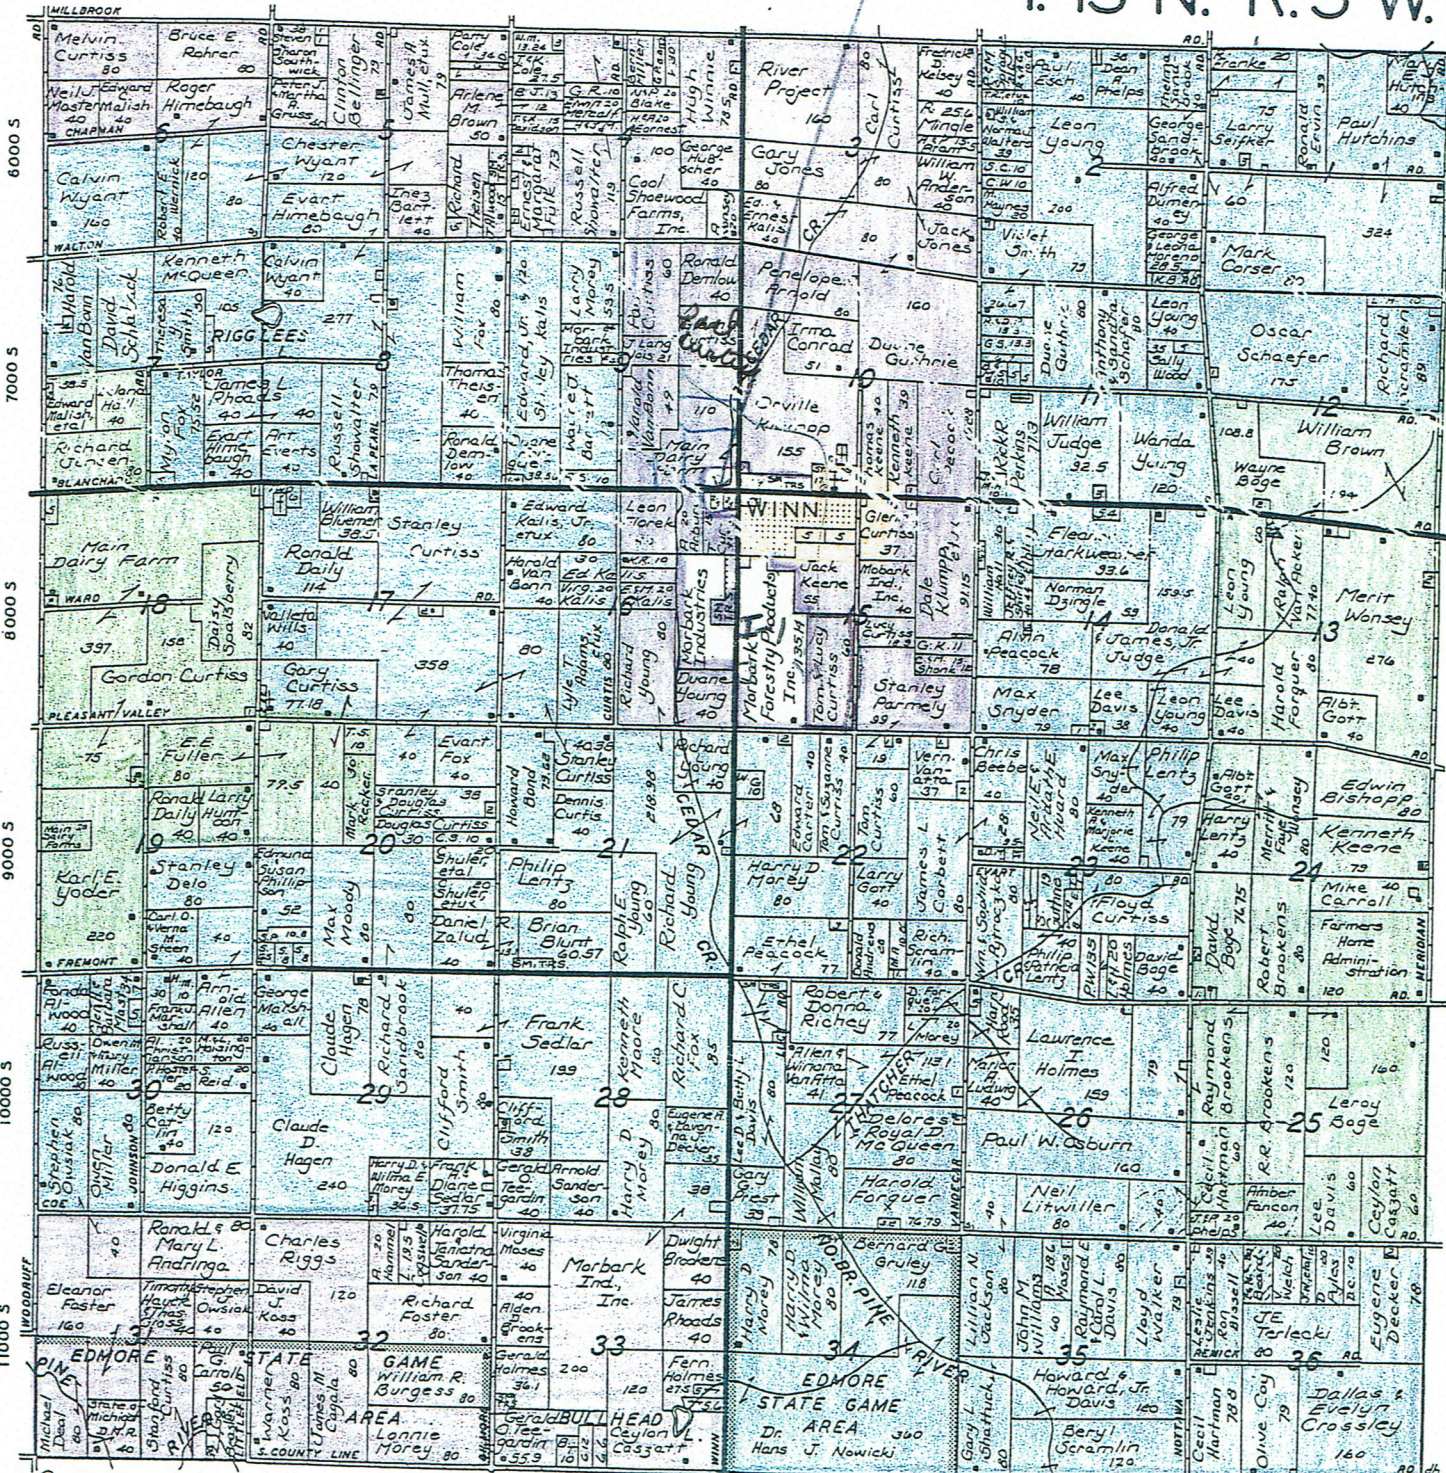

FREMONT

T. 13 N.-R. 5 W.

© 1991 Rockford Map Publs, Inc.
 5000 W 4000 W 3000 W 2000 W 1000 W
 MONTCALM COUNTY Isabella County, Mich.
 999 W

AG-1 Restrictive Agriculture
 AG-2 General Agriculture
 AG-3 Agriculture Buffer